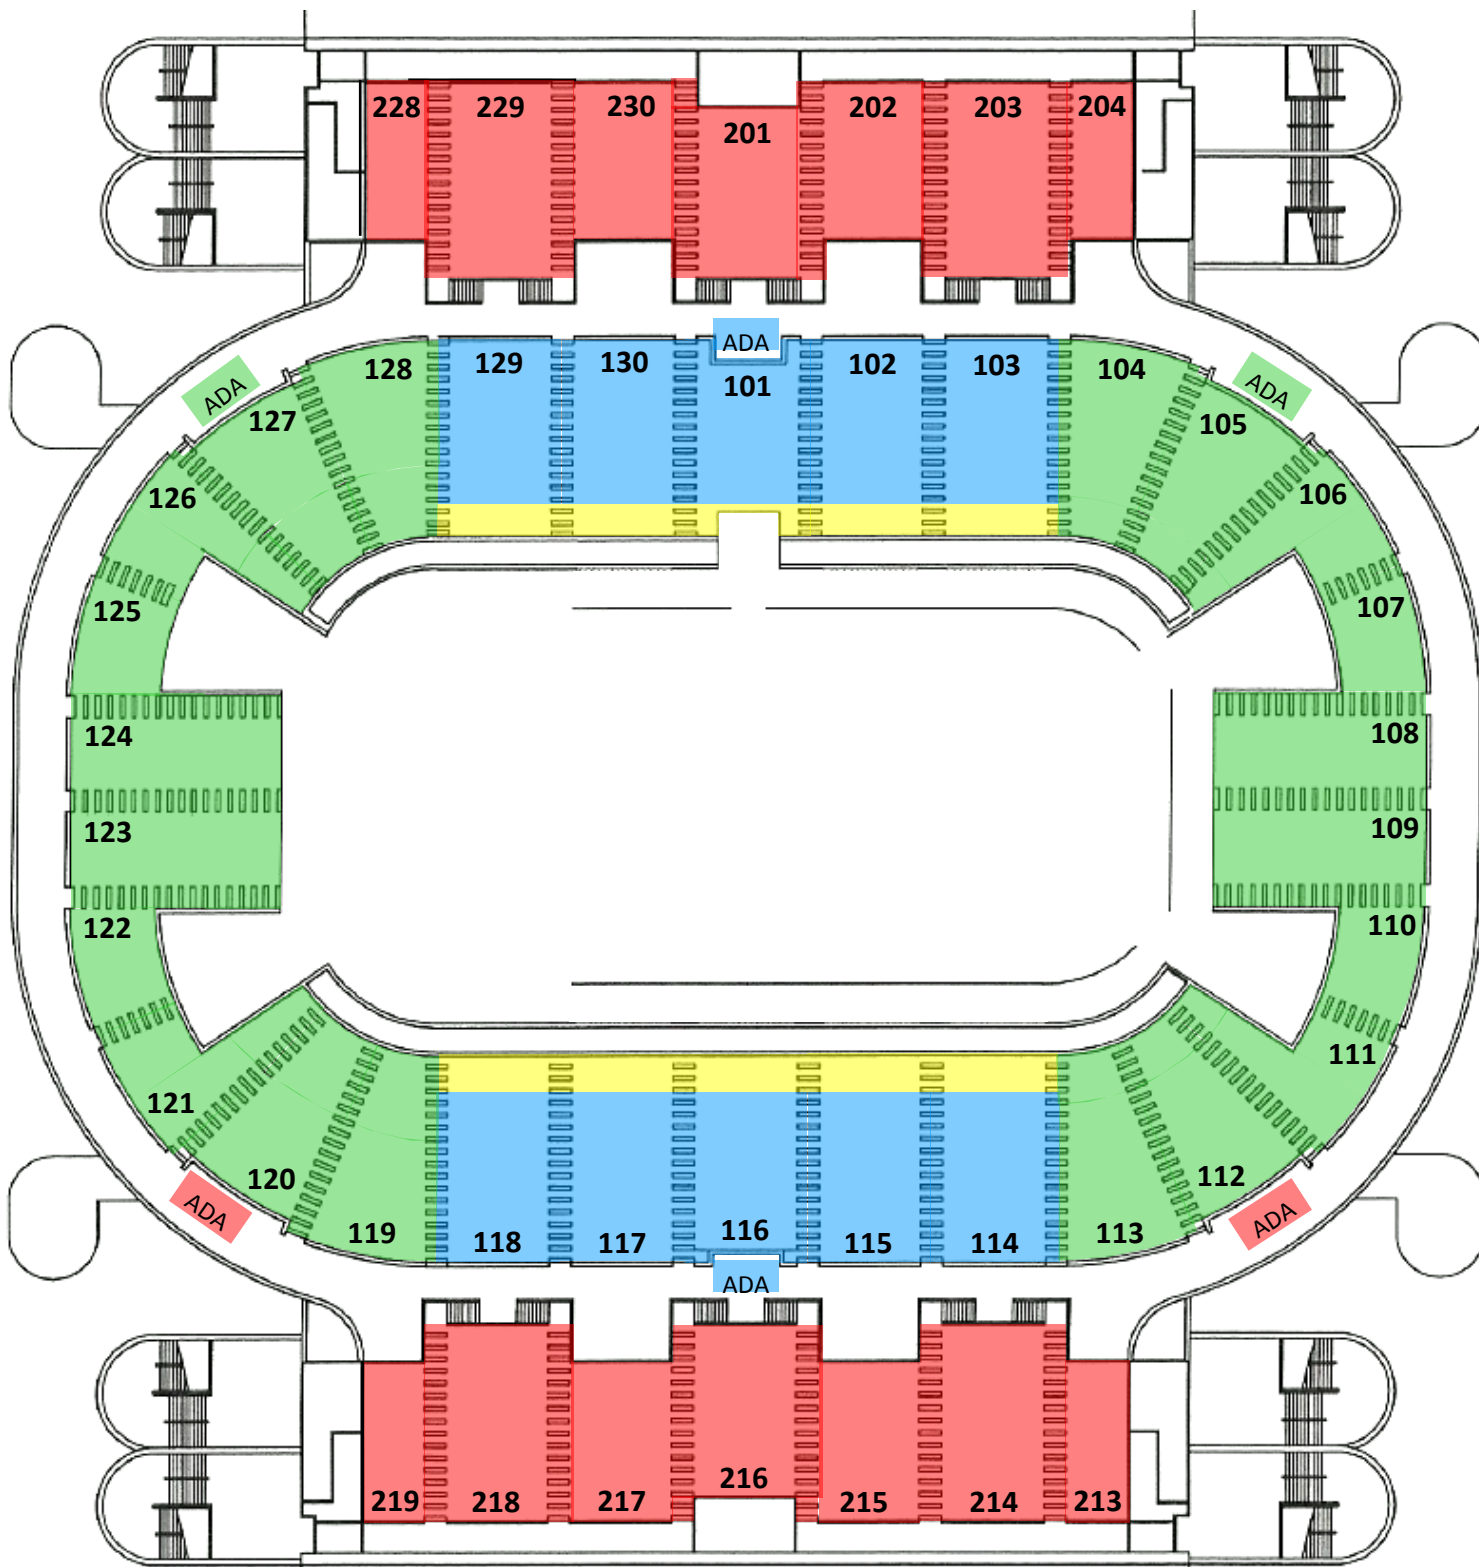

Fire on Ice World Championship Ice Racing

Saturday, January 11th, 2014
At 7:30pm

On Sale: Friday, December 13th, 2013

	ADULT	CHILD	MILITARY
P1	$42.00	N/A	N/A
P2	$36.50	N/A	$31.50
P3	$21.00	$11.00	$16.00
P4	$11.00	N/A	N/A

TICKETS GO UP $2 DAY OF SHOW!

- Children ages 2 to 12
- Pit party 5:30pm. Separate ticket required.